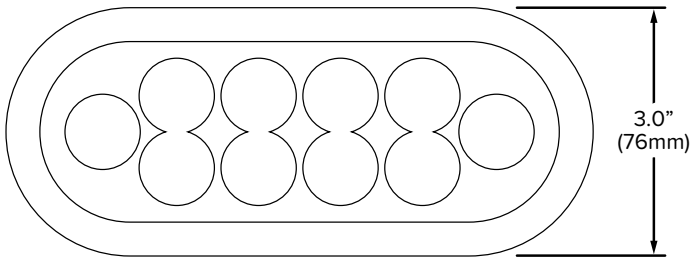

LED Tail / Reverse Light WHITE

Features

- 10 LEDs
- Includes grommet
- Corrosion proof, shock proof and watertight
- UV resistant polycarbonate lens - helps withstand the damaging effects of the sun and environmental elements

Specifications

LEDs:	10
Operating Voltage:	12Vdc
Operating Current:	0.3A @ 12Vdc
Power Consumption:	3W
Lens:	Automotive Grade Polycarbonate
Lens Colour:	Clear
Compliance:	SAE / DOT

Part #	Description	Operating Voltage
84049	LED Tail / Reverse Light White	12Vdc