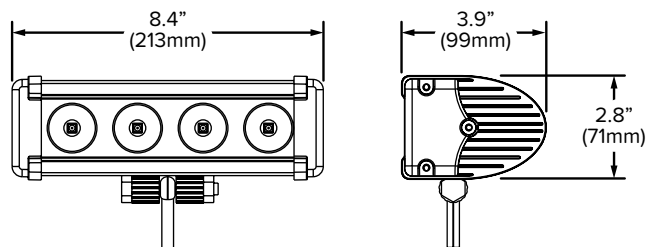

Light Bar | Single Row 8" | 4 LED | 3400 LUMENS

Feature

- 3400 lumens
- Extruded aluminum housing & polycarbonate lens
- Cross slider, multi-angle mounting bracket

Specifications

Operating Voltage:	12 - 24Vdc
Operating Current:	3.3A @ 12Vdc 1.7A @ 24Vdc
Power Consumption:	40W
Temperature Range:	-40°C to +80°C
Ingress Protection:	IP67
Weight:	2.9lbs (1.3kg)
Housing:	Extruded Aluminum
Lens:	Polycarbonate
Connection:	Deutsch with Plug and Play Harness
Polarity:	Reverse Voltage Protected
Mounting:	Cross Slider, Multi-Angle Mounting Bracket (1 pc)

Part #	Beam Pattern	Lumens	Operating Voltage
81711	Spot	3400	12 - 24Vdc
81712	Flood	3400	12 - 24Vdc

For more lighting and electronic solutions,
please check out our catalogue.