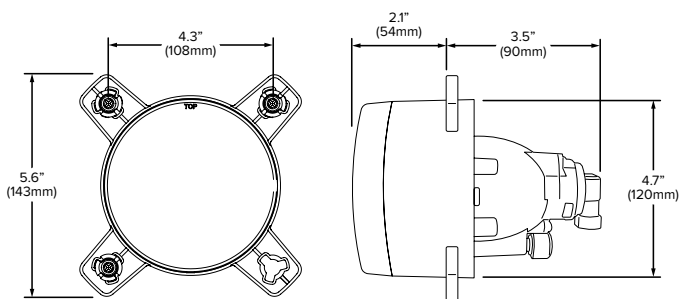

Specifications

Operating Voltage:	12 - 24Vdc
Operating Current:	Low Beam: 4.6A @ 12Vdc 2.3A @ 24Vdc High Beam: 5.4A @ 12Vdc 2.7A @ 24Vdc
Power Consumption:	Low Beam: 55W High Beam: 65W
Bulb:	Low Beam: H11 High Beam: H9
Weight:	Low Beam: 2.3lbs (1.0kg) High Beam: 1.0lbs (0.4kg)
Housing:	Die Cast Aluminum - Black Alloy
Lens:	Hardened Glass
Compliance:	FMVSS108 and CMVSS108

Part #	Description	Operating Voltage
71058	Halogen Low Beam | 120mm	12 - 24Vdc
71055	Halogen High Beam | 120mm	12 - 24Vdc
85116	H11 Bulb | 12V 55W	
85115	H9 Bulb | 12V 65W	
98135	Adjustment Bolts	

Low Beam