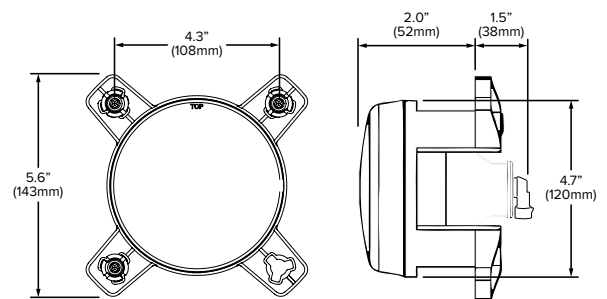

High Beam

For more lighting and electronic solutions,
please check out our catalogue.