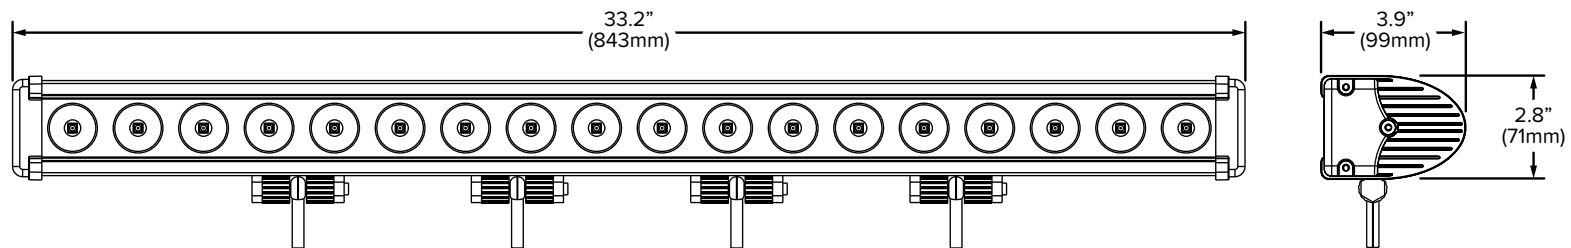

Light Bar | Single Row  
33" | 18 LED | 15000 LUMENS

#### Feature

- 15000 lumens
- Extruded aluminum housing & polycarbonate lens
- Cross slider, multi-angle mounting bracket

Specifications		Part #	Beam Pattern	Lumens	Operating Voltage
Operating Voltage:	12 - 24Vdc	81716	Hybrid	15000	12 - 24Vdc
Operating Current:	15.0A @ 12Vdc 7.5A @ 24Vdc				
Power Consumption:	180W				
Temperature Range:	-40°C to +80°C				
Ingress Protection:	IP67				
Weight:	14.3lbs (6.5kg)				
Housing:	Extruded Aluminum				
Lens:	Polycarbonate				
Connection:	Deutsch with Plug and Play Harness				
Polarity:	Reverse Voltage Protected				
Mounting:	Cross Slider, Multi-Angle Mounting Bracket (4 pcs)				