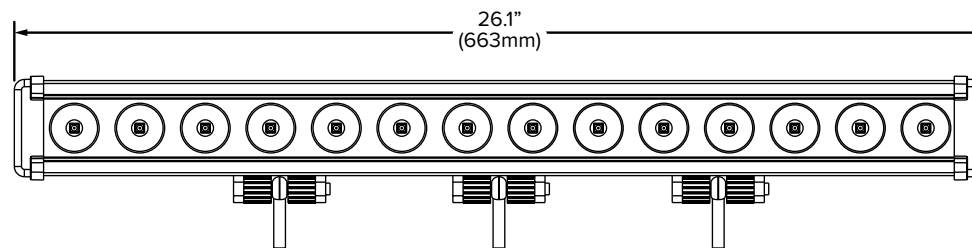

Light Bar | Single Row  
26" | 14 LED | 12000 LUMENS

Feature

- 12000 lumens
- Extruded aluminum housing & polycarbonate lens
- Cross slider, multi-angle mounting bracket

Specifications		Part #	Beam Pattern	Lumens	Operating Voltage
Operating Voltage:	12 - 24Vdc	81715	Hybrid	12000	12 - 24Vdc
Operating Current:	11.6A @ 12Vdc 5.8A @ 24Vdc				
Power Consumption:	140W				
Temperature Range:	-40°C to +80°C				
Ingress Protection:	IP67				
Weight:	11.5lbs (5.7kg)				
Housing:	Extruded Aluminum				
Lens:	Polycarbonate				
Connection:	Deutsch with Plug and Play Harness				
Polarity:	Reverse Voltage Protected				
Mounting:	Cross Slider, Multi-Angle Mounting Bracket (3 pcs)				