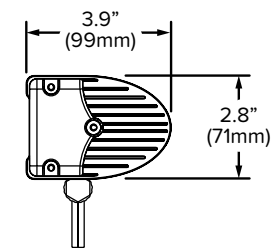

Light Bar | Single Row  
26" | 14 LED | 12000 LUMENS

Feature

- 12000 lumens
- Extruded aluminum housing & polycarbonate lens
- Cross slider, multi-angle mounting bracket

Specifications		Part #	Beam Pattern	Lumens	Operating Voltage
Operating Voltage:	12 - 24Vdc	81715	Hybrid	12000	12 - 24Vdc
Operating Current:	11.6A @ 12Vdc 5.8A @ 24Vdc				
Power Consumption:	140W				
Temperature Range:	-40°C to +80°C				
Ingress Protection:	IP67				
Weight:	11.5lbs (5.7kg)				
Housing:	Extruded Aluminum				
Lens:	Polycarbonate				
Connection:	Deutsch with Plug and Play Harness				
Polarity:	Reverse Voltage Protected				
Mounting:	Cross Slider, Multi-Angle Mounting Bracket (3 pcs)				